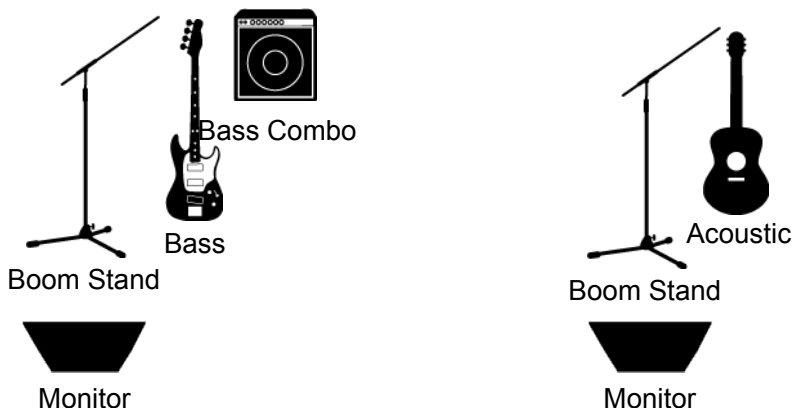

INPUT LIST

1	Nick Vocal	9		17	
2	Edward Vocal	10		18	
3	Acoustic Guitar DI	11		19	
4	Bass amp line out	12		20	
5		13		21	
6		14		22	
7		15		23	
8		16		24	

NOTES